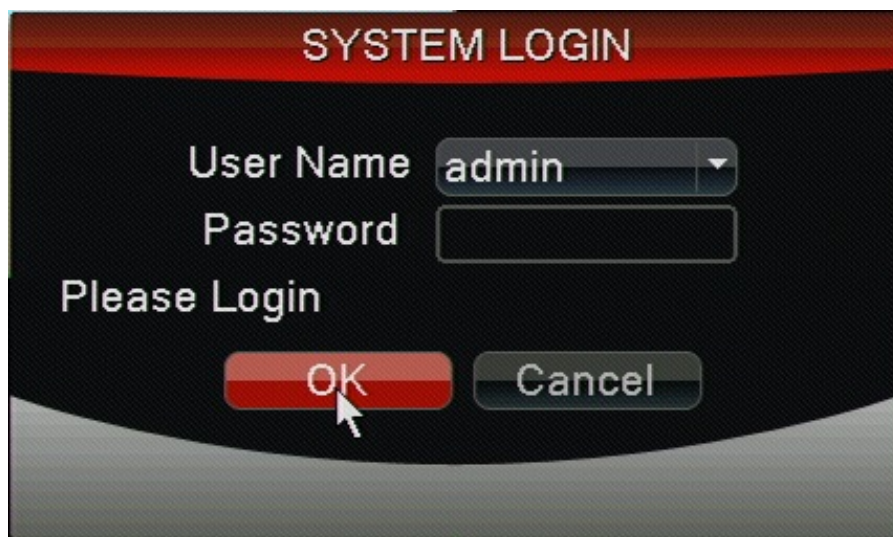

SAN Series (H9114V, H9118V, ZMD-DD-SAN4, ZMD-DD-SAN8)

Login: Admin

Password: 111111 **OR** 888888

[Click Here](#) for more articles relating to this DVR.

---

---

# Manuals

H8100 Series (H8104UV, H8108UV, H8106UV)

H8110 Series (H8114UV, H8118UV, H8116UV)

Login: admin

Password: 666666

[Click Here](#) for more articles relating to this DVR.

---

ZMD-DT-SFN6

# Manuals

Login: admin

Password: (Blank) or 111111

[Click Here](#) for more articles relating to this DVR.

---

SCN Series(ZMD-DT-SCN4, ZMD-DT-SCN8)

SEN Series(ZMD-DH-SEN6)

Login: admin