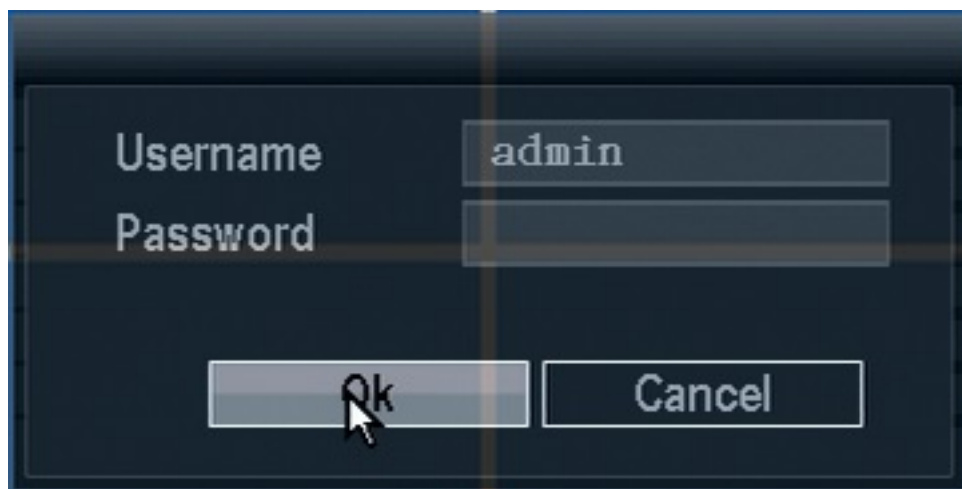

# Manuals

H8100 Series (H8104UV, H8108UV, H8106UV)

H8110 Series (H8114UV, H8118UV, H8116UV)

Login: admin

Password: 666666

[Click Here](#) for more articles relating to this DVR.

---

ZMD-DT-SFN6