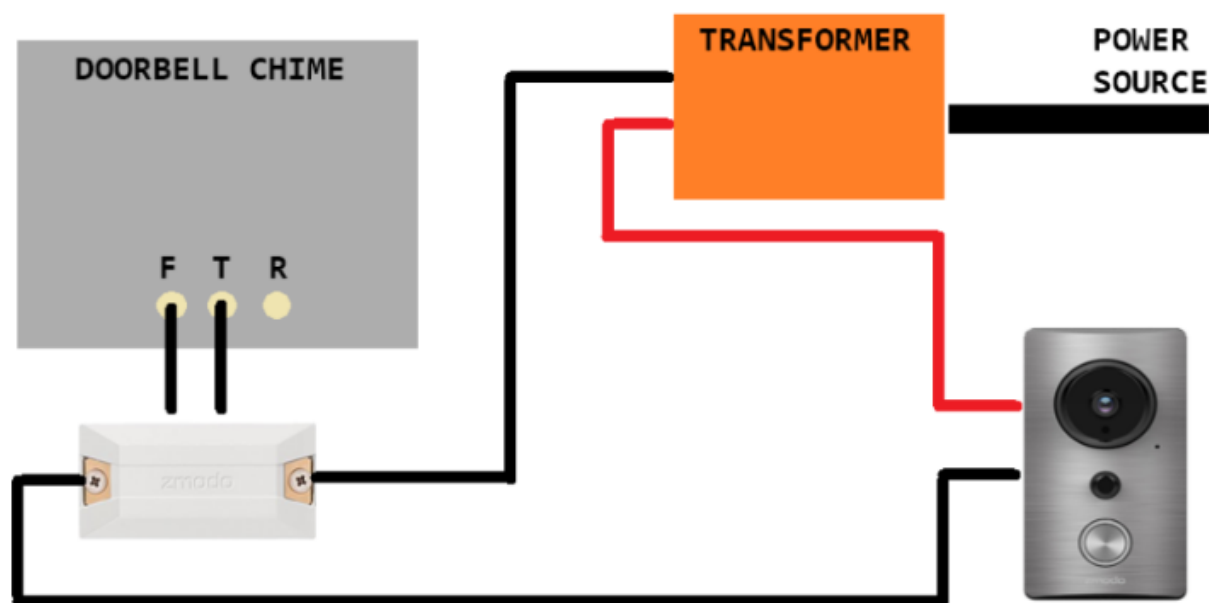

Smart Home Products

How do you install the Zmodo Smart Doorbell - ZH-CJAED?

This video will walk you through the process of installing your Zmodo Smart Doorbell -

ZH-CJAED.

<https://www.youtube.com/watch?v=Pgsx14Phtaw>

Here is a wiring diagram on how the circuit should be setup:

DOORBELL WIRING DIAGRAM

Smart Home Products

Unique solution ID: #1382

Author: Jeremy S.

Last update: 2017-06-13 09:07