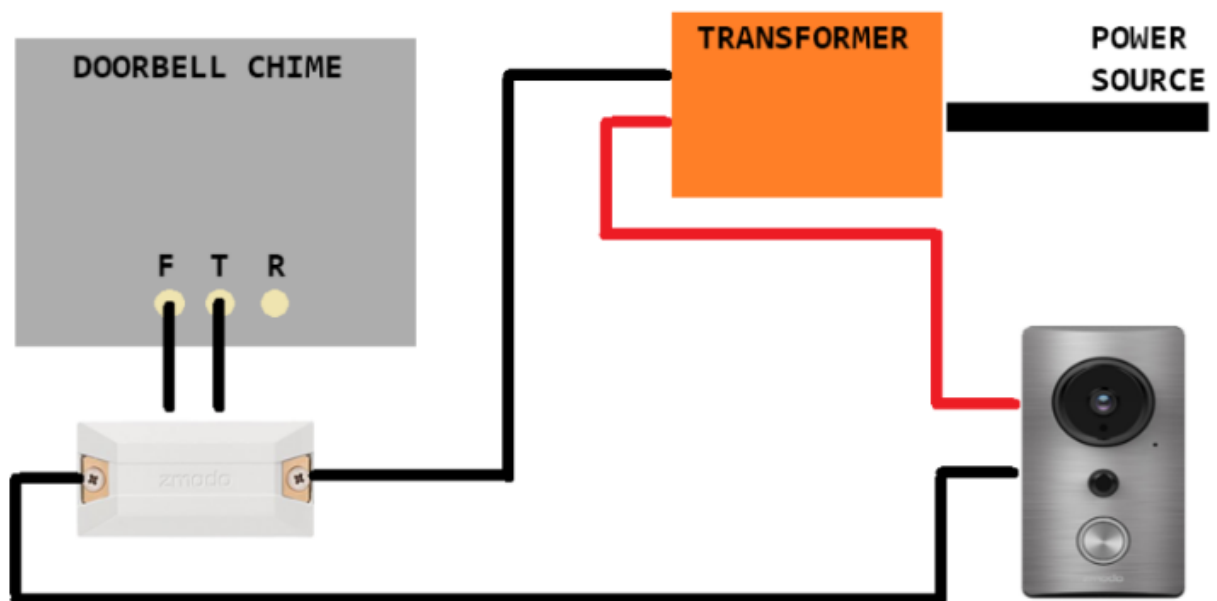

Smart Home Products

How do you install the Zmodo Smart Doorbell - ZH-CJAED?

This video will walk you through the process of installing your Zmodo Smart Doorbell -

ZH-CJAED.

<https://www.youtube.com/watch?v=Pgsx14Phtaw>

Here is a wiring diagram on how the circuit should be setup:

DOORBELL WIRING DIAGRAM

Smart Home Products

Unique solution ID: #1382

Author: Jeremy S.

Last update: 2017-06-13 09:07