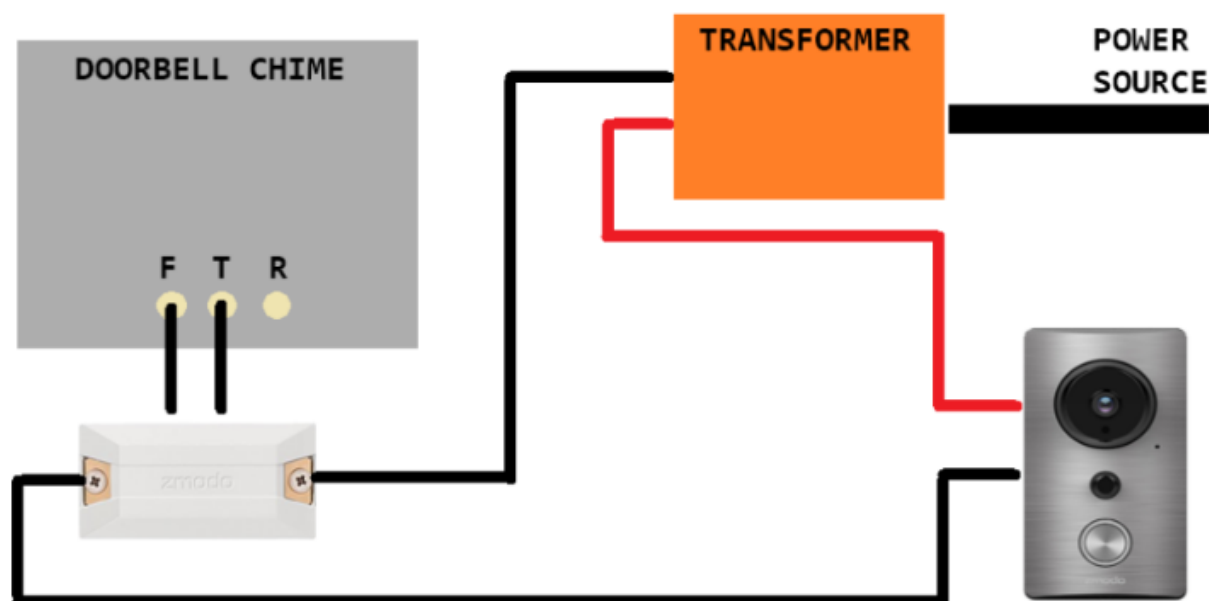

Smart Home Products

How do you install the Zmodo Smart Doorbell - ZH-CJAED?

This video will walk you through the process of installing your Zmodo Smart Doorbell -

ZH-CJAED.

<https://www.youtube.com/watch?v=Pgsx14Phtaw>

Here is a wiring diagram on how the circuit should be setup:

DOORBELL WIRING DIAGRAM

Smart Home Products

Unique solution ID: #1382

Author: Jeremy S.

Last update: 2017-06-13 09:07