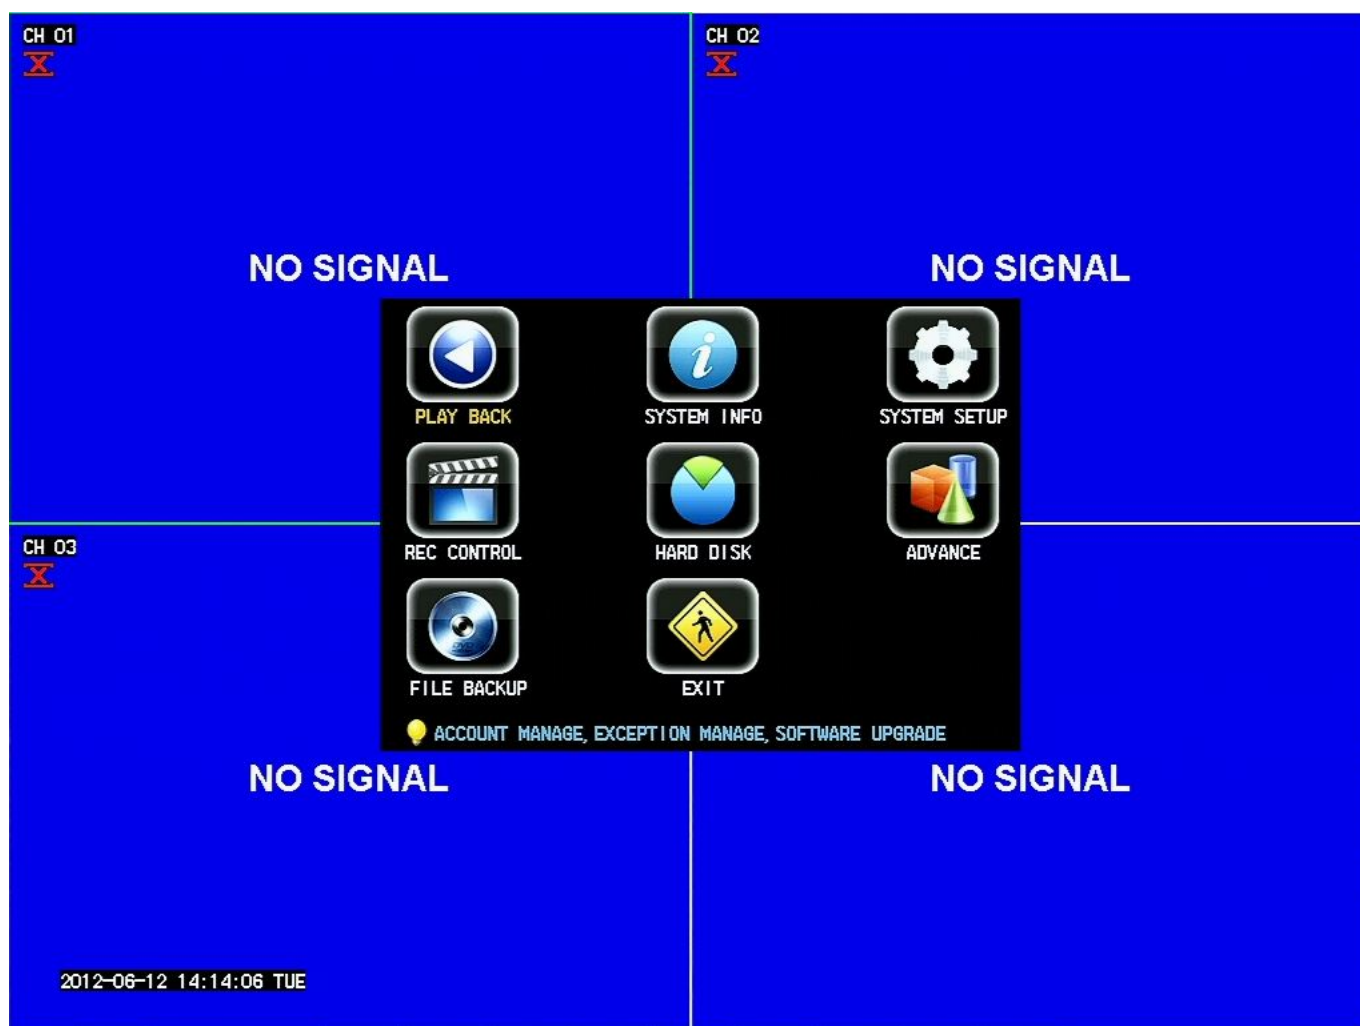

DVR-H9106UVDH

DVR GUI and Software Guide

This guide will show you which particular software you will need to install in order to view the DVR, convert video files, ports to forward, and mobile applications.

H8114, H8118

- DVRsoftware folderto upload/downloadisDVRClient_3.5.3 8100-8110
- Software Disc and Manual available at:

Page 1 / 6

(c) 2025 Jeremy Schultz <itmanager@eptco.com> | 2025-01-14 23:31

URL: <https://kb.zmodo.com/index.php?action=artikel&cat=11&id=29&artlang=en>