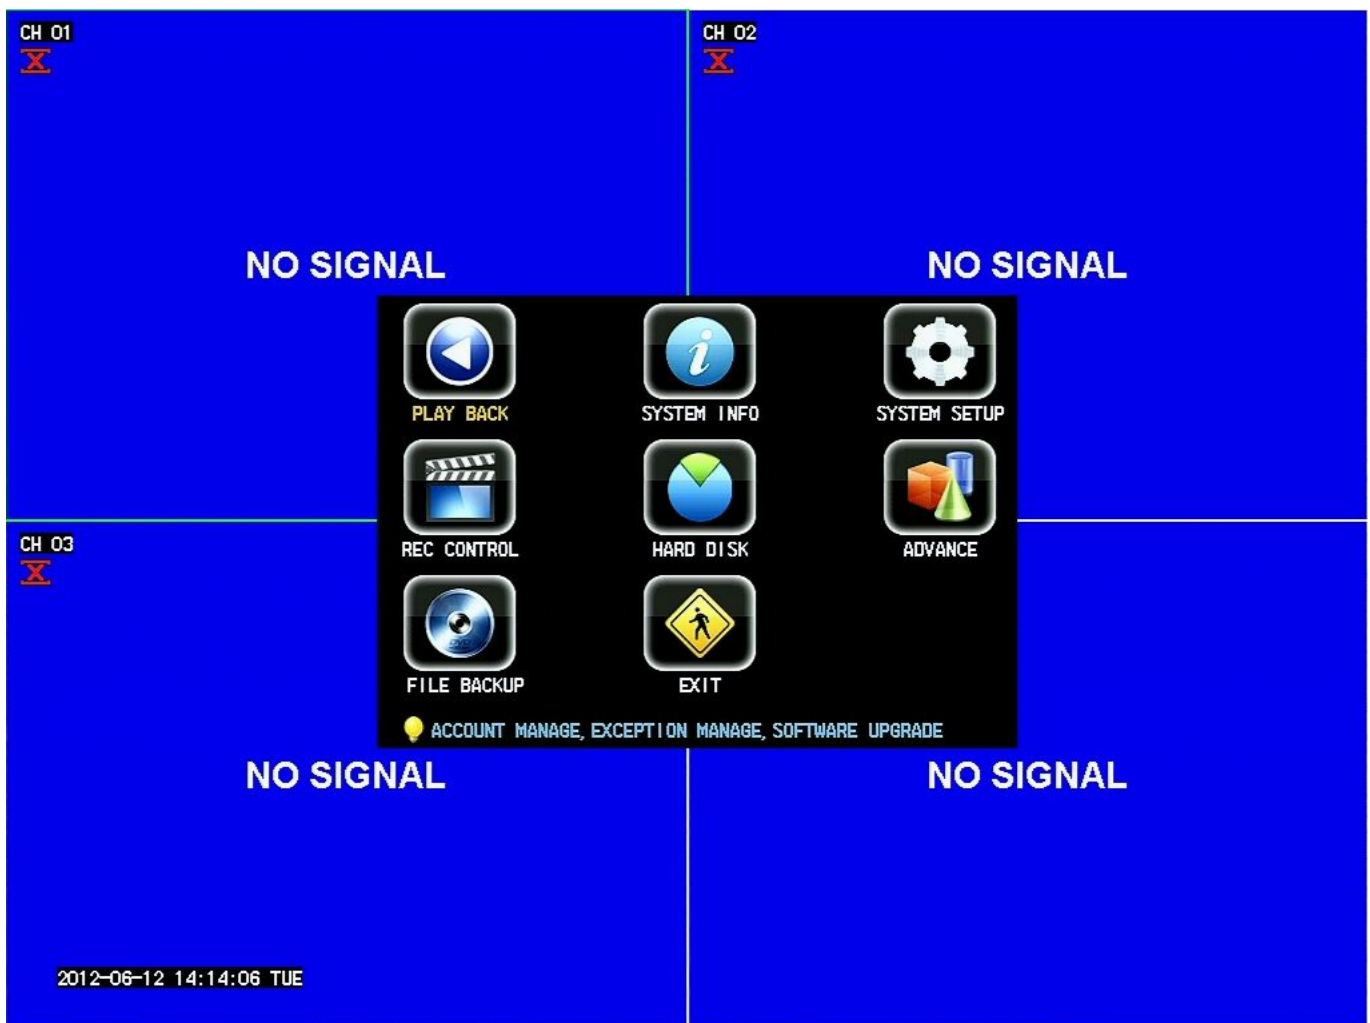

DVR-H9116UVDH

DVR GUI and Software Guide

This guide will show you which particular software you will need to install in order to view the DVR, convert video files, ports to forward, and mobile applications.

H8114, H8118

- DVRsoftware folderto upload/downloadisDVRClient_3.5.3 8100-8110
- Software Disc and Manual available at:

Page 1 / 6

(c) 2024 Jeremy Schultz <itmanager@eptco.com> | 2024-12-21 23:42

URL: <https://kb.zmodo.com/index.php?action=artikel&cat=12&id=29&artlang=en>