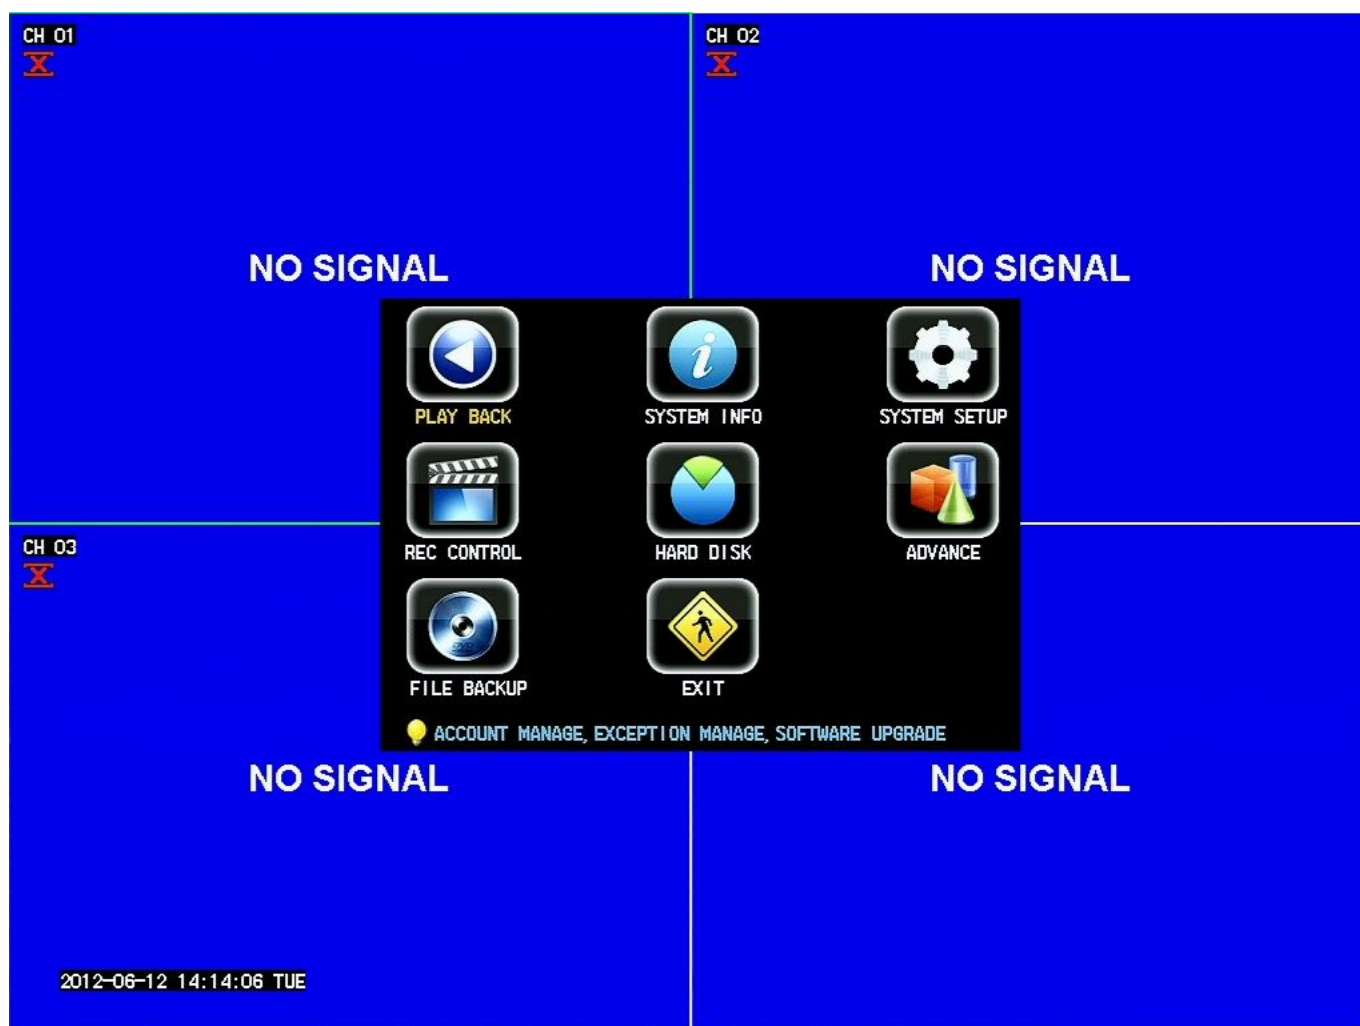

DVR-H9116UVDH

DVR GUI and Software Guide

This guide will show you which particular software you will need to install in order to view the DVR, convert video files, ports to forward, and mobile applications.

H8114, H8118

- DVRsoftware folderto upload/downloadisDVRClient_3.5.3 8100-8110
- Software Disc and Manual available at:

Page 1 / 6

(c) 2026 Jeremy Schultz <itmanager@eptco.com> | 2026-04-17 03:34

URL: <https://kb.zmodo.com/index.php?action=artikel&cat=12&id=29&artlang=en>