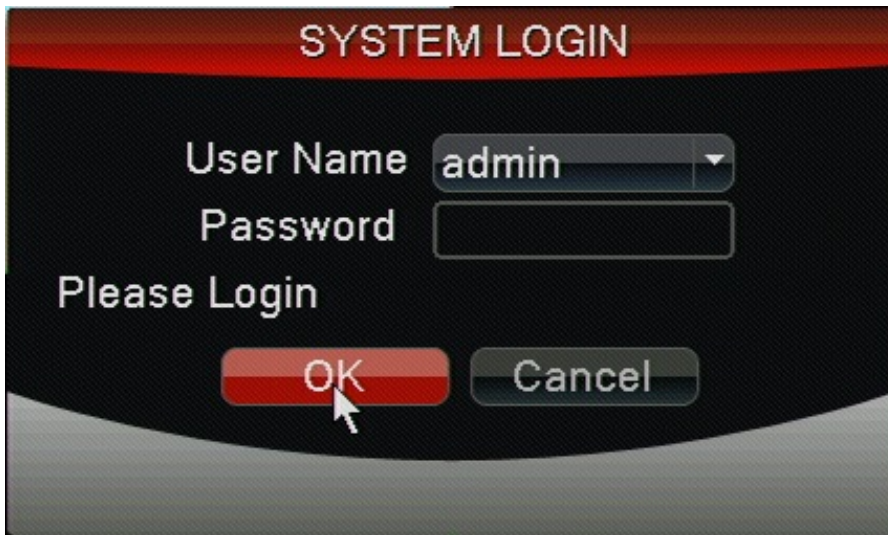

SAN Series (H9114V, H9118V, ZMD-DD-SAN4, ZMD-DD-SAN8)

Login: Admin

Password: 111111 **OR** 888888

[Click Here](#) for more articles relating to this DVR.

---

---

# DVR Systems

H8100 Series (H8104UV, H8108UV, H8106UV)

H8110 Series (H8114UV, H8118UV, H8116UV)

Login: admin

Password: 666666

[Click Here](#) for more articles relating to this DVR.

---

ZMD-DT-SFN6

# DVR Systems

Login: admin

Password: (Blank) or 111111

[Click Here](#) for more articles relating to this DVR.

---

SCN Series(ZMD-DT-SCN4, ZMD-DT-SCN8)

SEN Series(ZMD-DH-SEN6)

Login: admin