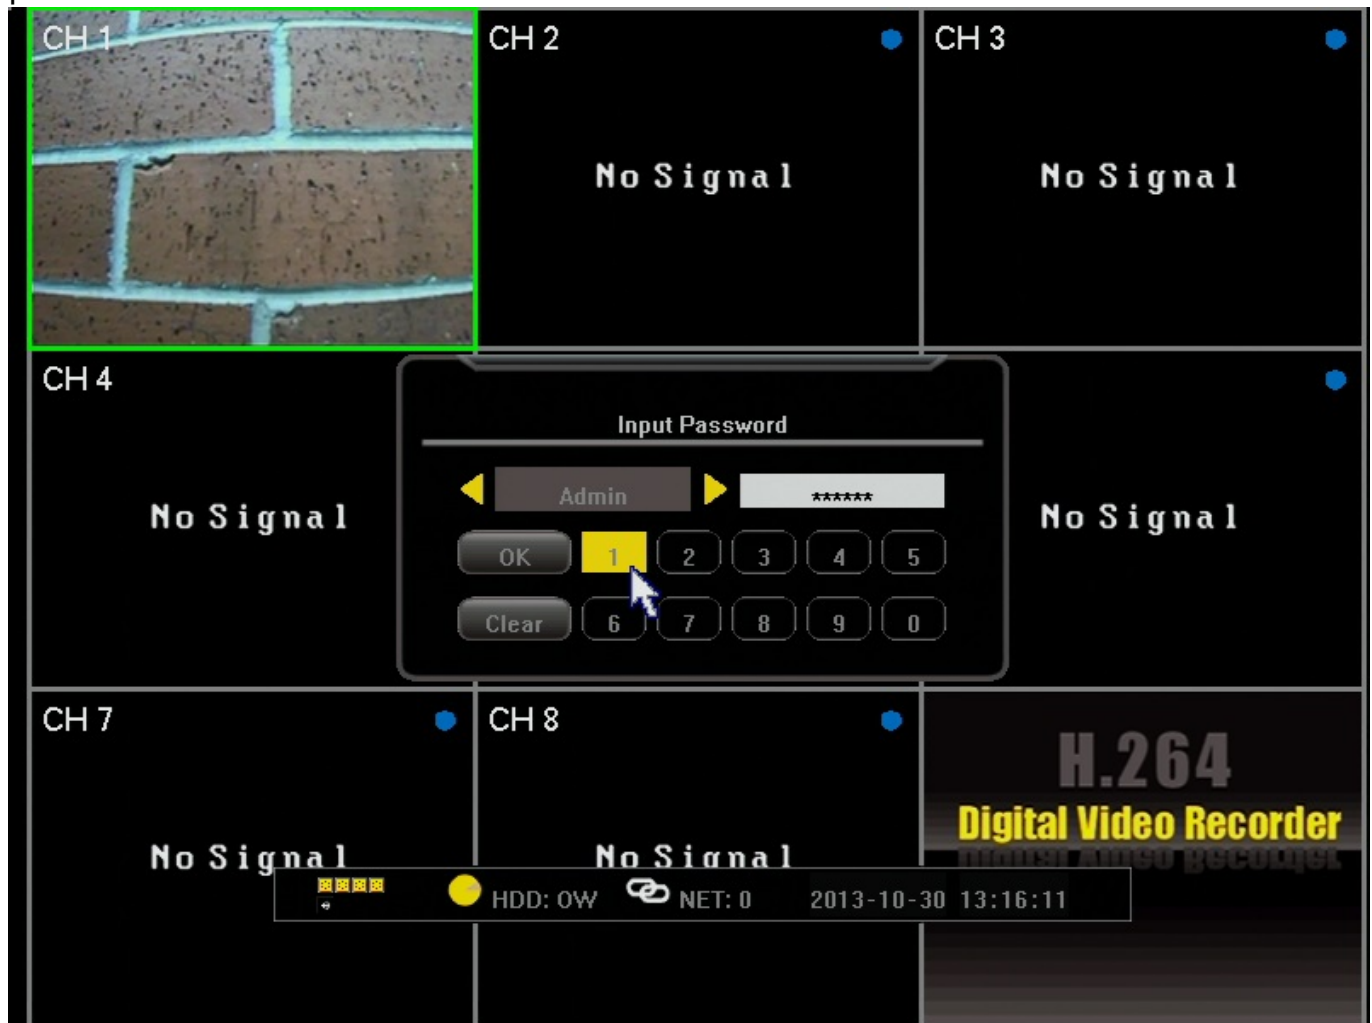

ZMD-DD-SBN4

How do I play back video on the SBN 4/8/6 or SAN 4/8?

These instructions will show you how to play back previously recorded video on the SBN and SAN series DVR's.

Note: Navigating through the DVR is most easily accomplished with the mouse that came with it.

After the DVR has booted up right click the mouse in order to log in. The default password is either 111111 or 888888.

After logging in right click the mouse 2 times to bring up the toolbar along the bottom. From this toolbar we will select the "Record Search" option. It will appear as an arrow pointing to the right(the play symbol).

ZMD-DD-SBN4

We are now in the playback screen. It is important to note here that, although the current days recordings are automatically populated in the grid, any time you adjust the date at the top you must click the search button at the bottom in order to populate that new day. If you do not you will just receive a failed search message. (NOTE: Another important point is that the date you see at the top of the page when first going in is the date the DVR is set to. If you want to see yesterdays footage you must do so based on the date and time the DVR recorded that footage as, not necessarily as the current days date.)

After the desired day has been set and you have clicked search the grid in the middle will have the video for that 24 hour period loaded in to it. From left to right the grid goes from midnight(start of day) to midnight(end of day). The horizontal bars are broken down by channel. In order to see video footage you will select a