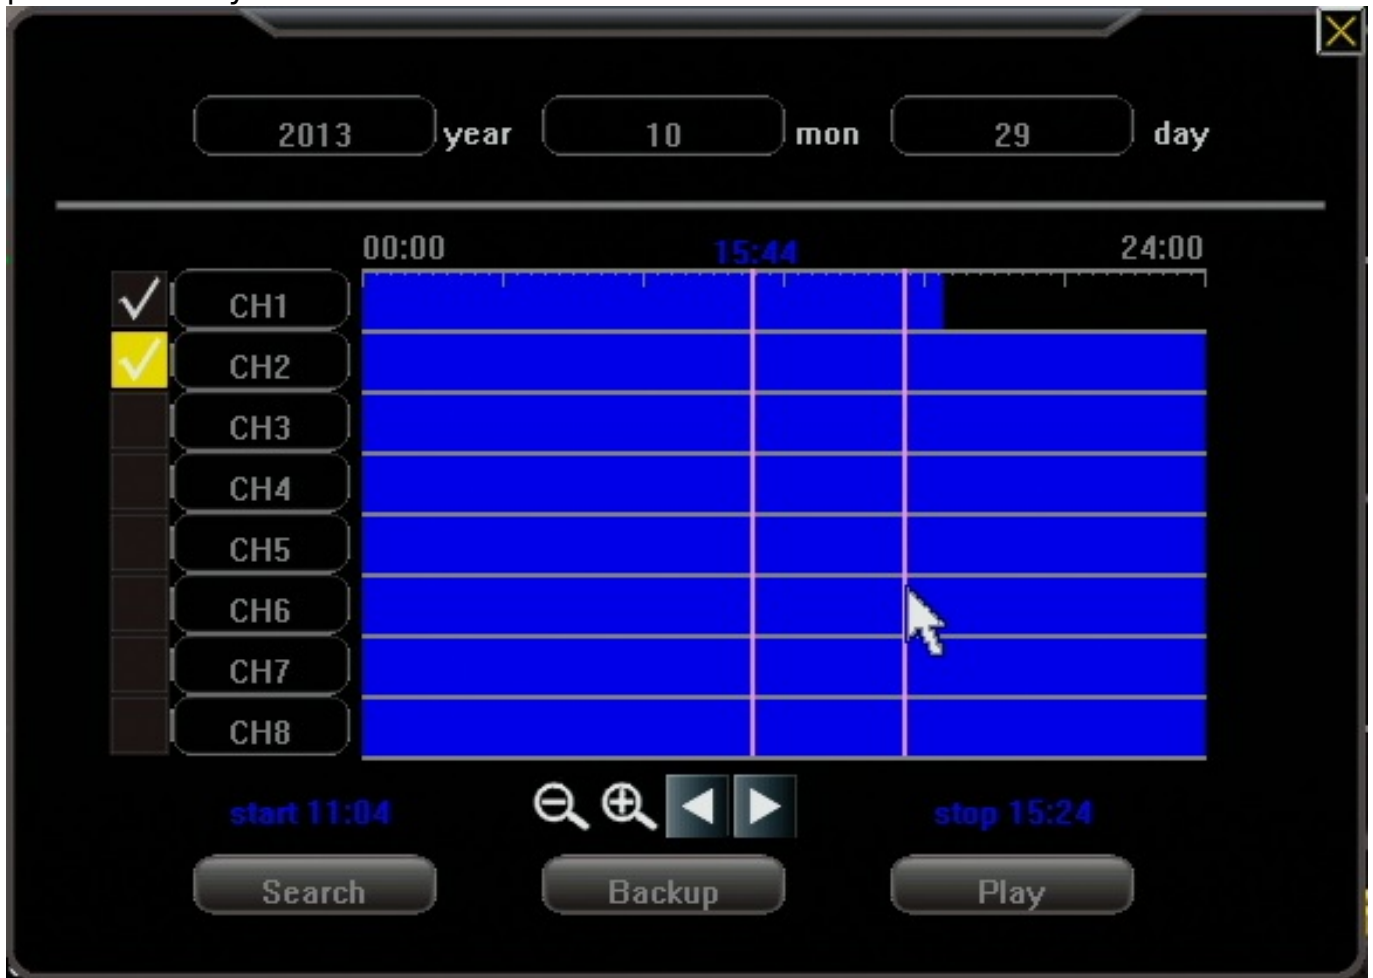

ZMD-DD-SBN4

start and a stop point on the grid as shown below. Be sure to put a checkmark in the box of the channels on the left you wish to watch. Only after doing all of this, press the "Play"

After pressing play you will be taken in to your video for the selected channels. Your video controls will be along the bottom. Controls include Rewind, Pause, and Fast forward. Pressing the stop button will take you back to the video search screen.