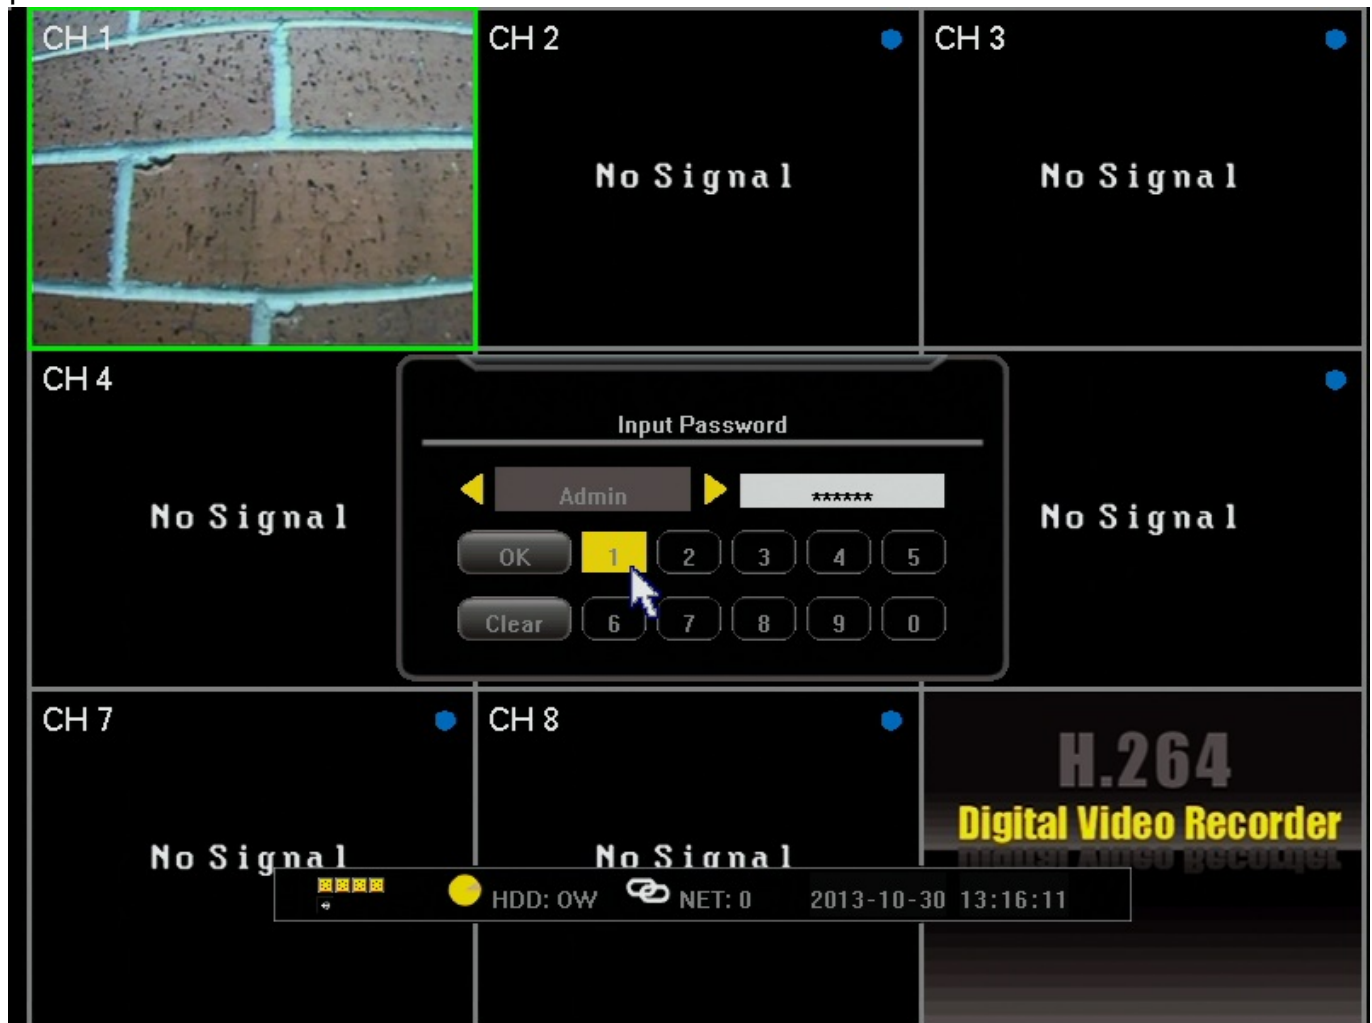

## How do I play back video on the SBN 4/8/6 or SAN 4/8?

These instructions will show you how to play back previously recorded video on the SBN and SAN series DVR's.

Note: Navigating through the DVR is most easily accomplished with the mouse that came with it.

After the DVR has booted up right click the mouse in order to log in. The default password is either 111111 or 888888.

After logging in right click the mouse 2 times to bring up the toolbar along the bottom. From this toolbar we will select the "Record Search" option. It will appear as an arrow pointing to the right(the play symbol).

# ZMD-DD-SBN4

We are now in the playback screen. It is important to note here that, although the current days recordings are automatically populated in the grid, any time you adjust the date at the top you must click the search button at the bottom in order to populate that new day. If you do not you will just receive a failed search message. (NOTE: Another important point is that the date you see at the top of the page when first going in is the date the DVR is set to. If you want to see yesterdays footage you must do so based on the date and time the DVR recorded that footage as, not necessarily as the current days date.)

After the desired day has been set and you have clicked search the grid in the middle will have the video for that 24 hour period loaded in to it. From left to right the grid goes from midnight(start of day) to midnight(end of day). The horizontal bars are broken down by channel. In order to see video footage you will select a