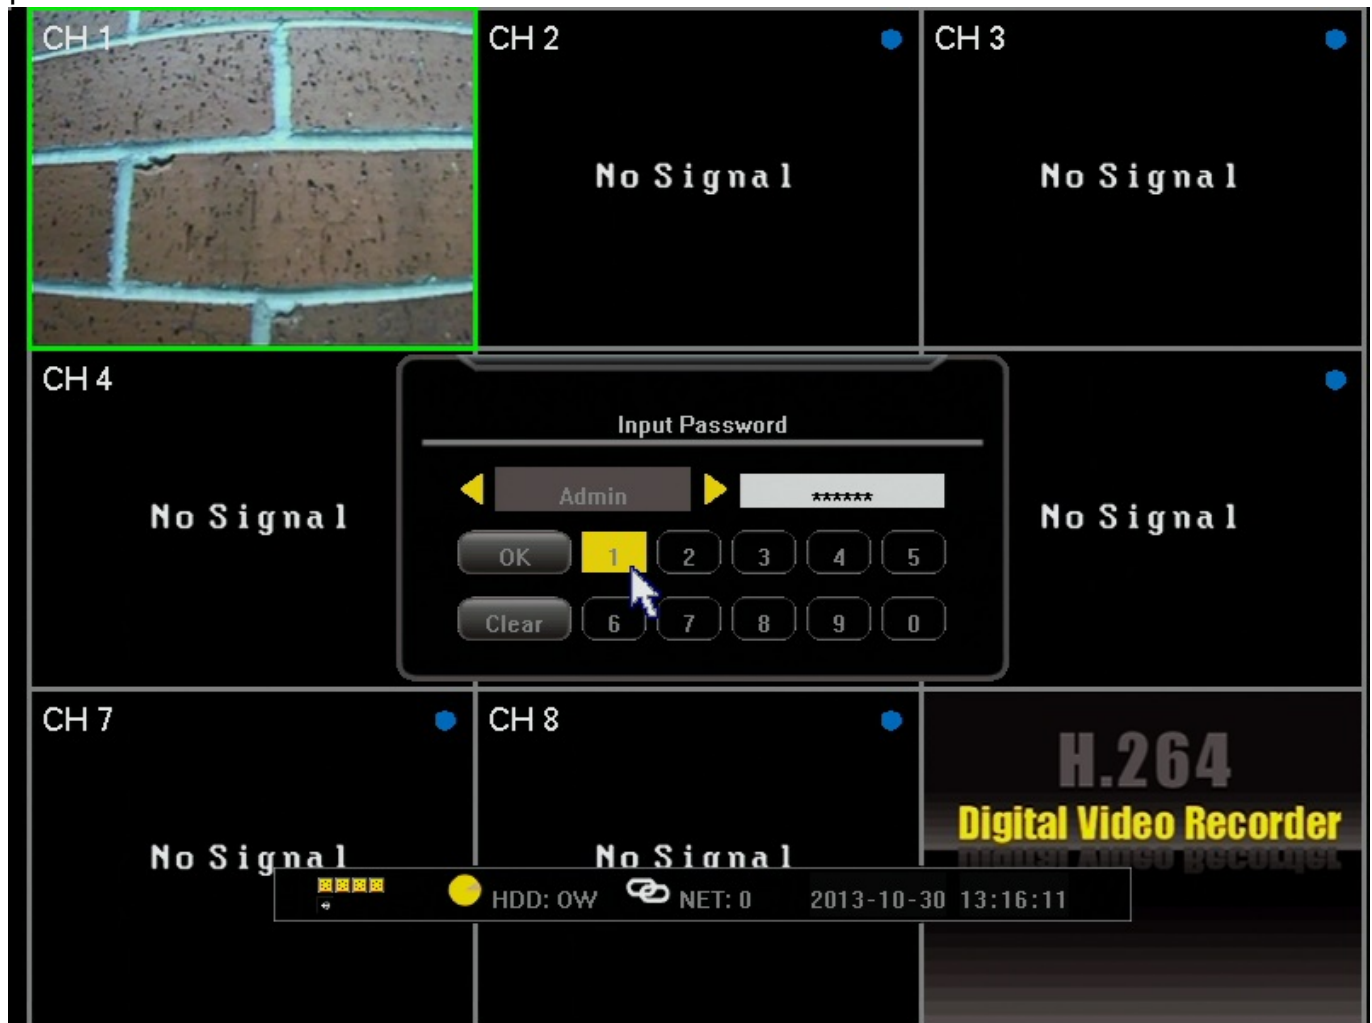

## How do I play back video on the SBN 4/8/6 or SAN 4/8?

These instructions will show you how to play back previously recorded video on the SBN and SAN series DVR's.

Note: Navigating through the DVR is most easily accomplished with the mouse that came with it.

After the DVR has booted up right click the mouse in order to log in. The default password is either 111111 or 888888.

After logging in right click the mouse 2 times to bring up the toolbar along the bottom. From this toolbar we will select the "Record Search" option. It will appear as an arrow pointing to the right(the play symbol).

# ZMD-DD-SBN4

We are now in the playback screen. It is important to note here that, although the current days recordings are automatically populated in the grid, any time you adjust the

date at the top you must click the search button at the bottom in order to populate that new day. If you do not you will just receive a failed search message.

After the desired day has been set and you have clicked search the grid in the middle will have the video for that 24 hour period loaded in to it. From left to right the grid goes from midnight(start of day) to midnight(end of day). The horizontal bars are broken down by channel. In order to see video footage you will select a