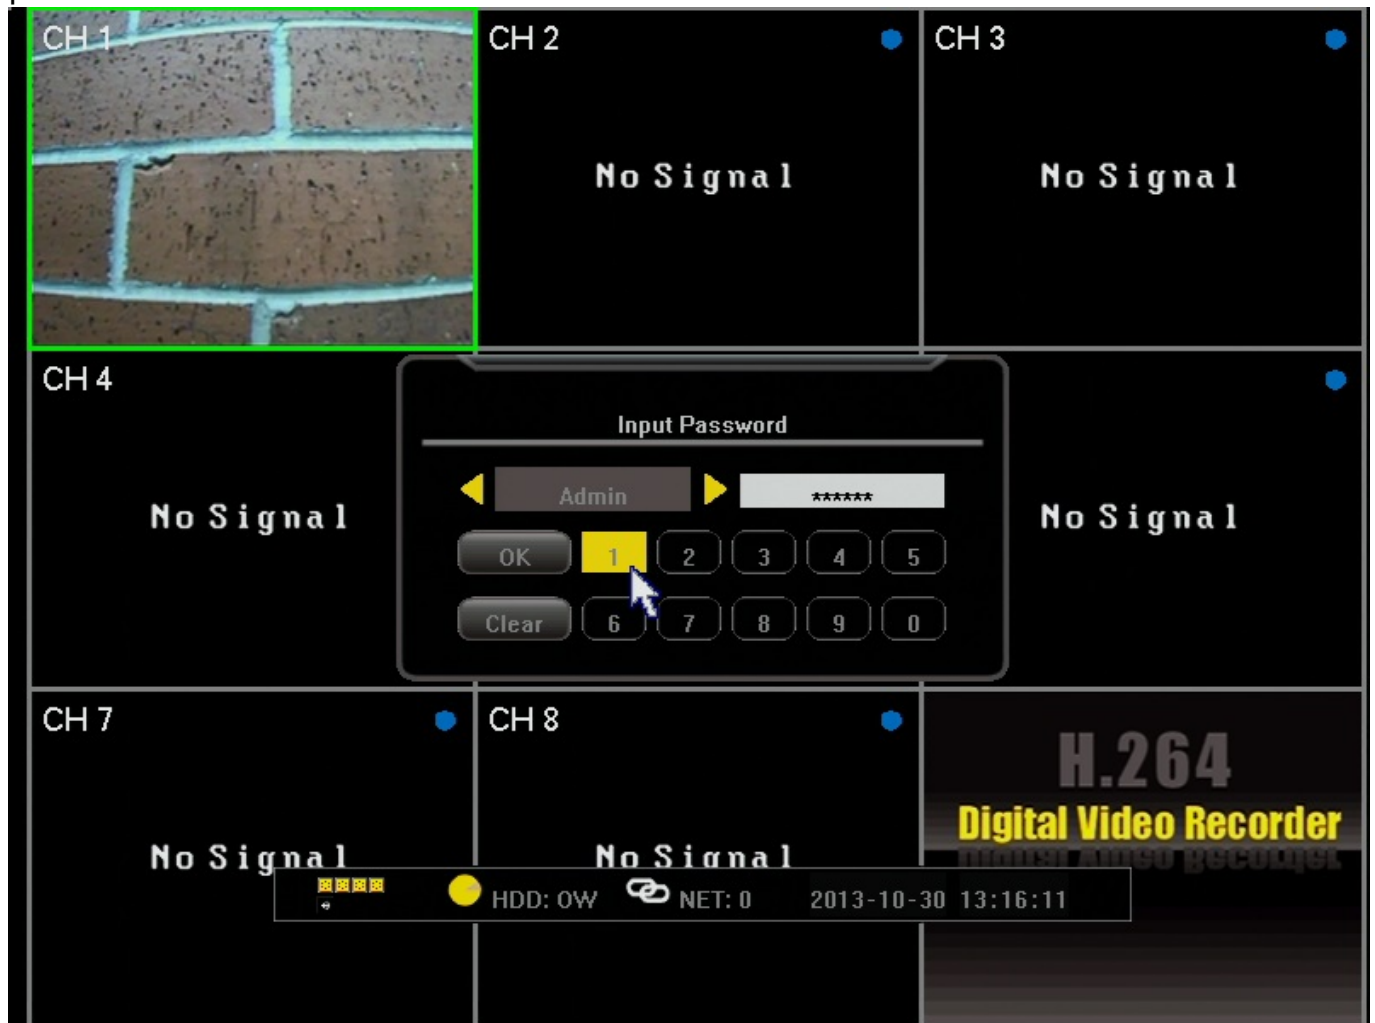

ZMD-DD-SBN8

How do I play back video on the SBN 4/8/6 or SAN 4/8?

These instructions will show you how to play back previously recorded video on the SBN and SAN series DVR's.

Note: Navigating through the DVR is most easily accomplished with the mouse that came with it.

After the DVR has booted up right click the mouse in order to log in. The default password is either 111111 or 888888.

After logging in right click the mouse 2 times to bring up the toolbar along the bottom. From this toolbar we will select the "Record Search" option. It will appear as an arrow pointing to the right(the play symbol).

ZMD-DD-SBN8

We are now in the playback screen. It is important to note here that, although the current days recordings are automatically populated in the grid, any time you adjust the

date at the top you must click the search button at the bottom in order to populate that new day. If you do not you will just receive a failed search message.

After the desired day has been set and you have clicked search the grid in the middle will have the video for that 24 hour period loaded in to it. From left to right the grid goes from midnight(start of day) to midnight(end of day). The horizontal bars are broken down by channel. In order to see video footage you will select a