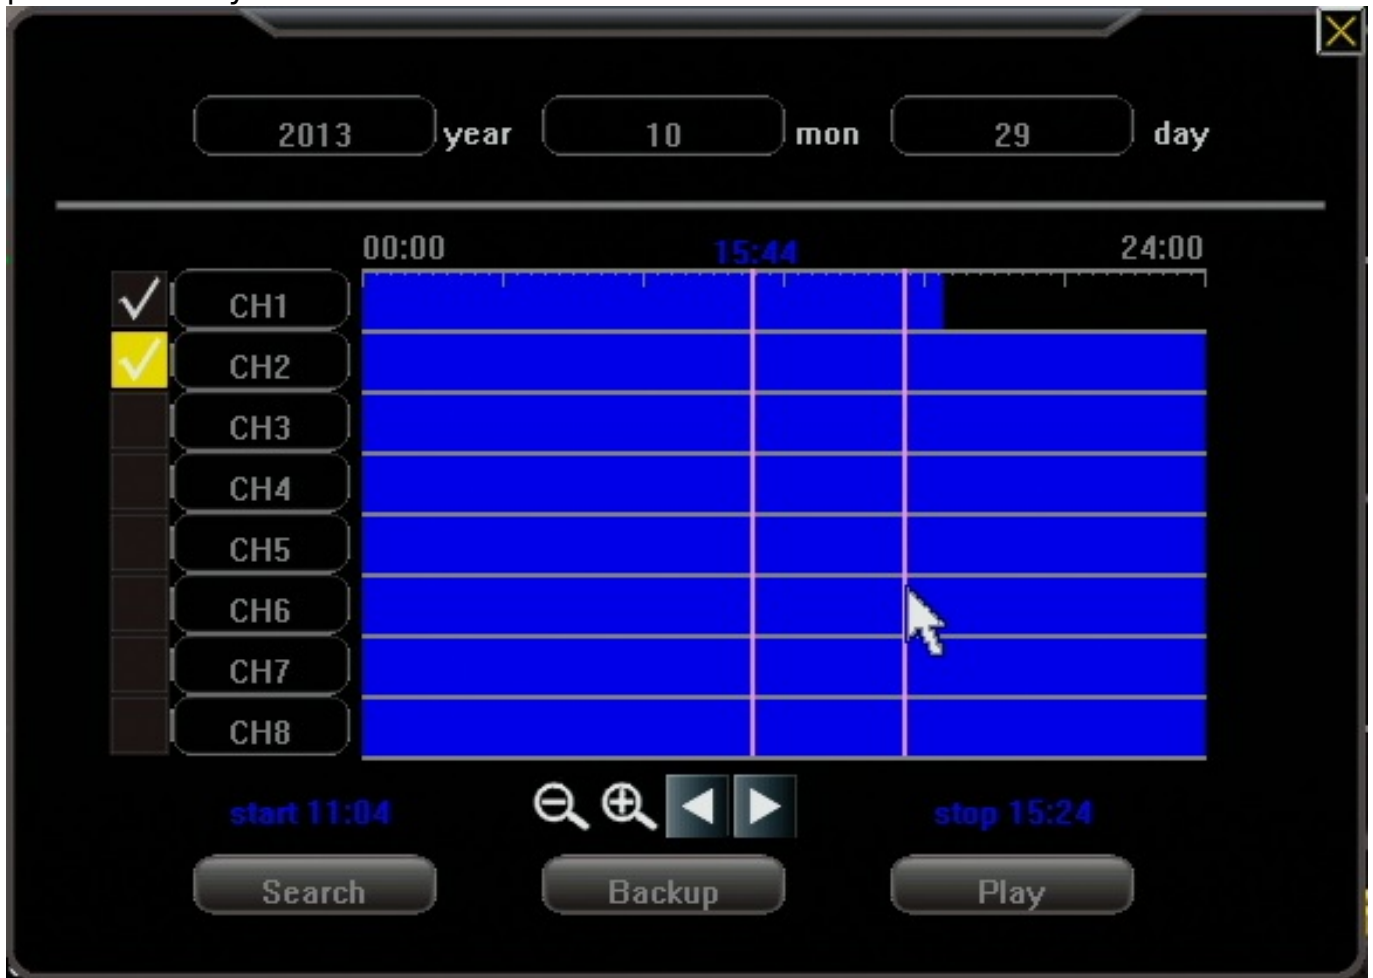

ZMD-DD-SBN8

start and a stop point on the grid as shown below. Be sure to put a checkmark in the box of the channels on the left you wish to watch. Only after doing all of this, press the "Play"

After pressing play you will be taken in to your video for the selected channels. Your video controls will be along the bottom. Controls include Rewind, Pause, and Fast forward. Pressing the stop button will take you back to the video search screen.