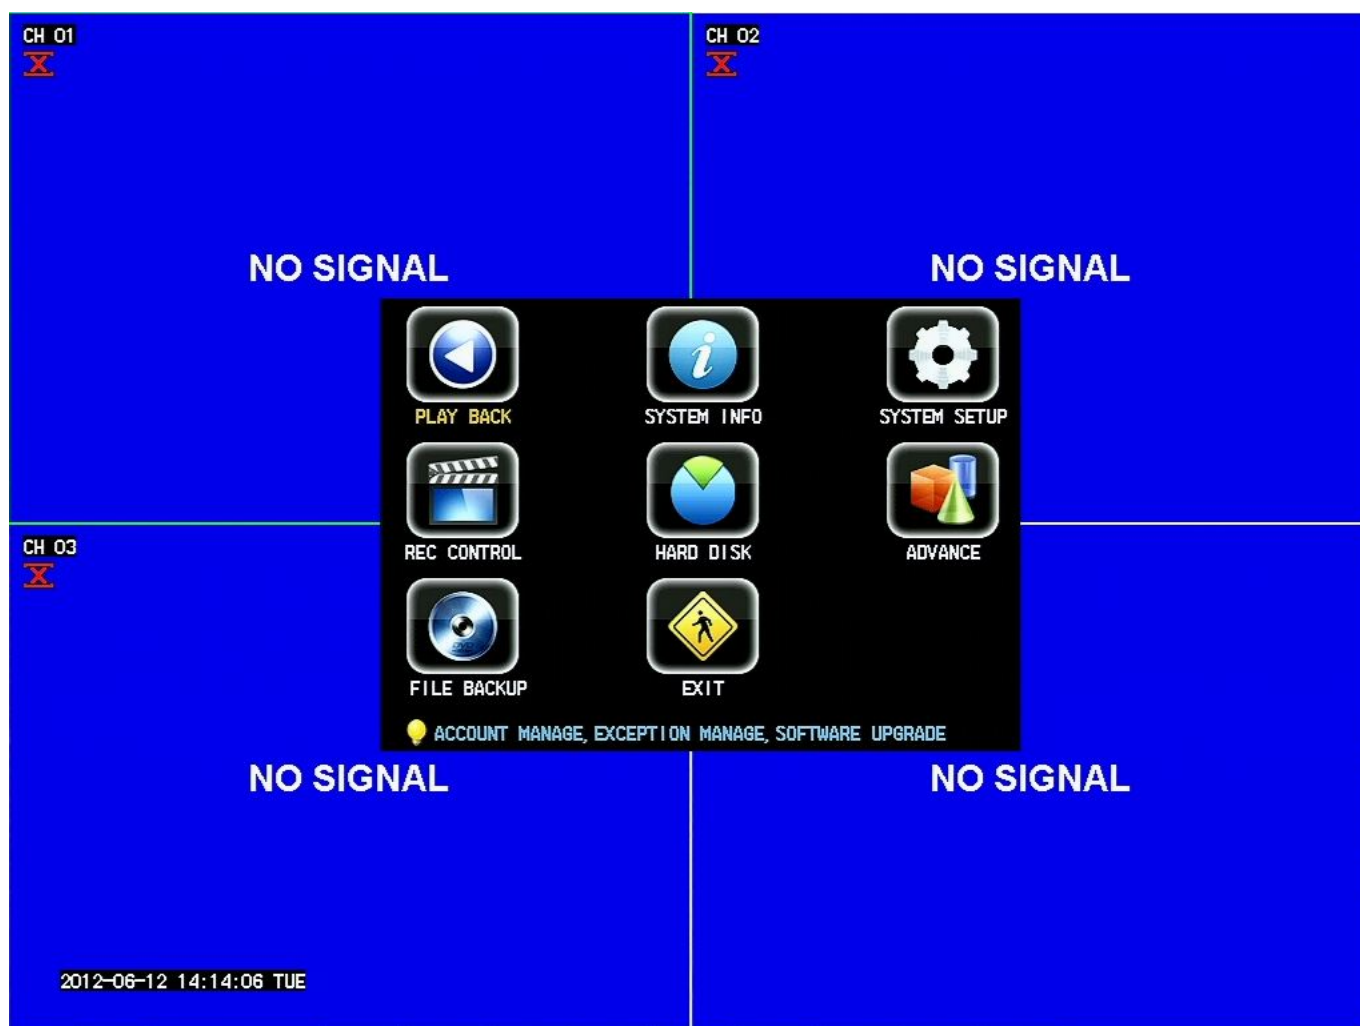

ZMD-DD-SAN4

DVR GUI and Software Guide

This guide will show you which particular software you will need to install in order to view the DVR, convert video files, ports to forward, and mobile applications.

H8114, H8118

- DVRsoftware folderto upload/downloadisDVRClient_3.5.3 8100-8110
- Software Disc and Manual available at:

Page 1 / 6

(c) 2024 Jeremy Schultz <itmanager@eptco.com> | 2024-12-21 22:36

URL: <https://kb.zmodo.com/index.php?action=artikel&cat=5&id=29&artlang=en>