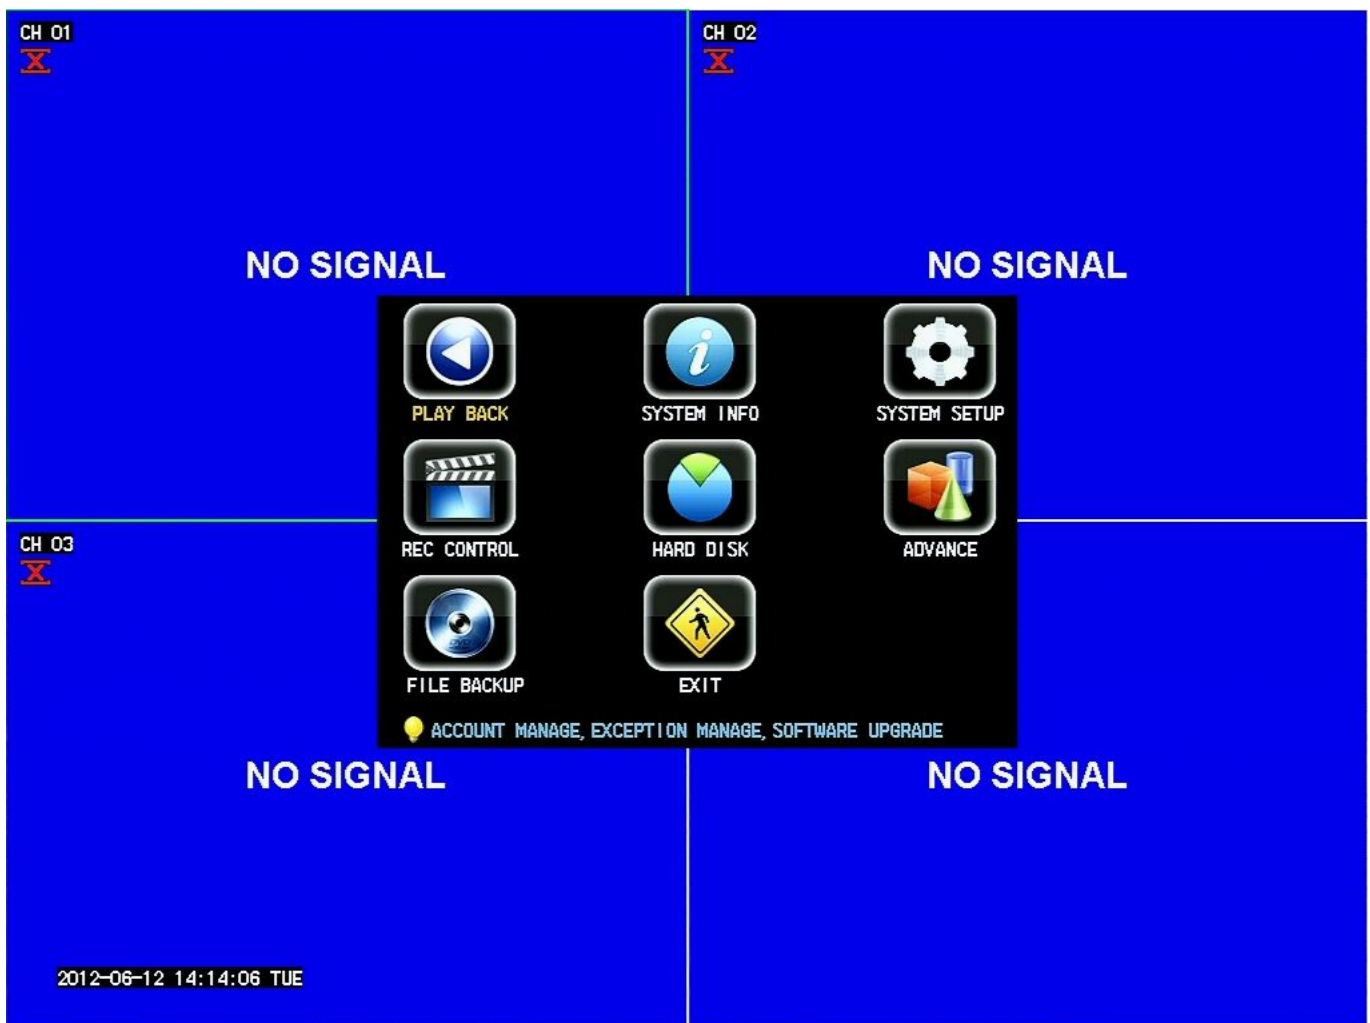

DVR-H8106UV

DVR GUI and Software Guide

This guide will show you which particular software you will need to install in order to view the DVR, convert video files, ports to forward, and mobile applications.

H8114, H8118

- DVRsoftware folderto upload/downloadisDVRClient_3.5.3 8100-8110
- Software Disc and Manual available at:

Page 1 / 6

(c) 2025 Jeremy Schultz <itmanager@eptco.com> | 2025-02-05 03:22

URL: <https://kb.zmodo.com/index.php?action=artikel&cat=81&id=29&artlang=en>