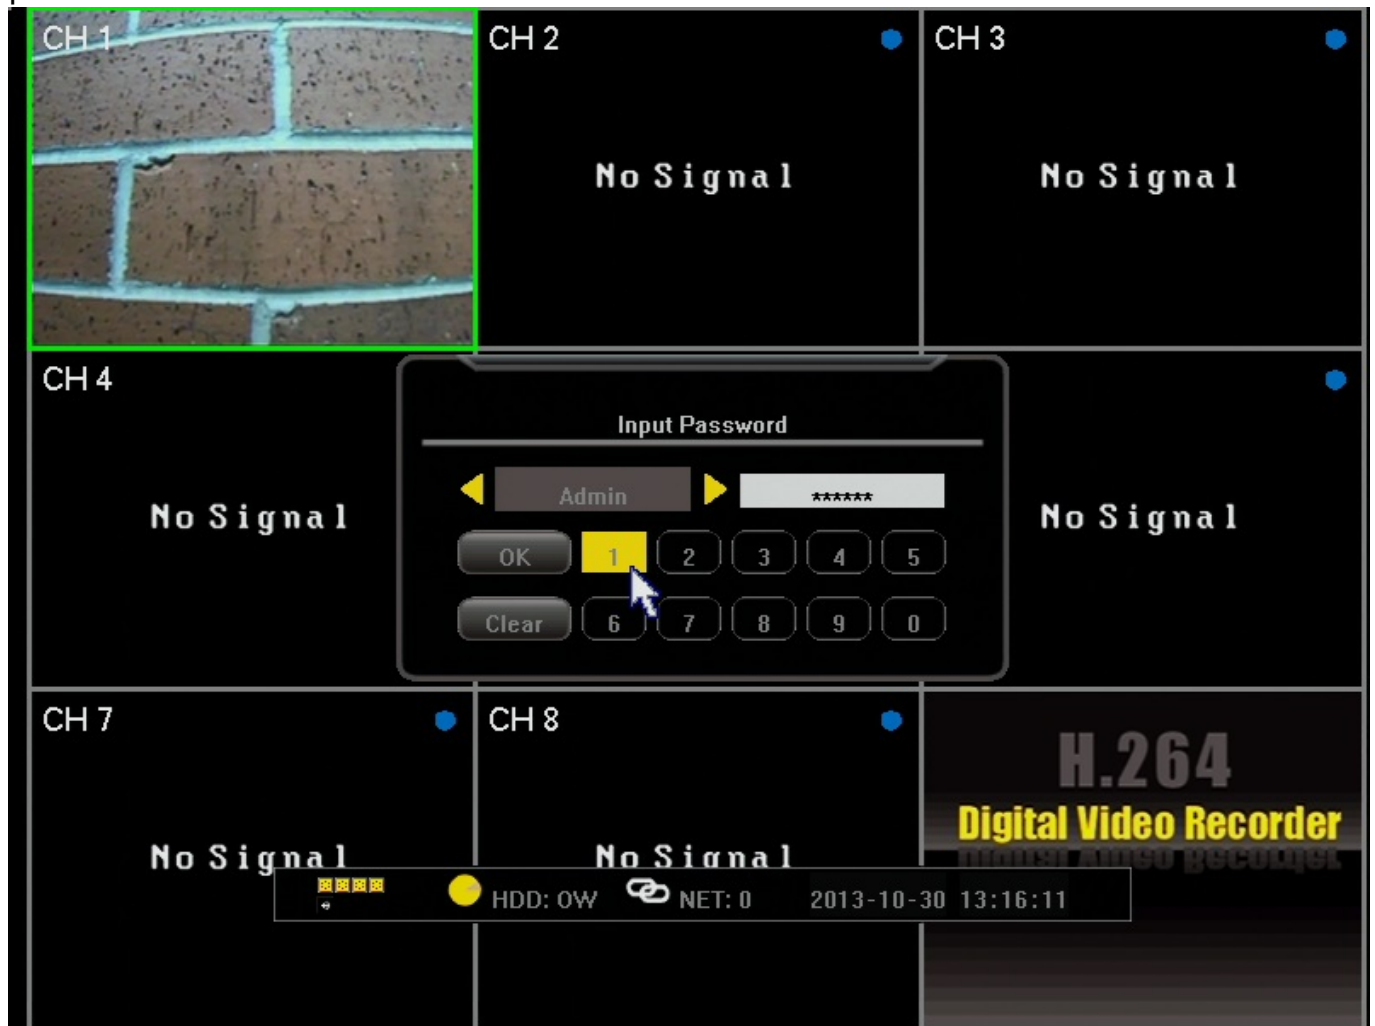

ZMD-DD-SBN8

How do I play back video on the SBN 4/8/6 or SAN 4/8?

These instructions will show you how to play back previously recorded video on the SBN and SAN series DVR's.

Note: Navigating through the DVR is most easily accomplished with the mouse that came with it.

After the DVR has booted up right click the mouse in order to log in. The default password is either 111111 or 888888.

After logging in right click the mouse 2 times to bring up the toolbar along the bottom. From this toolbar we will select the "Record Search" option. It will appear as an arrow pointing to the right(the play symbol).

ZMD-DD-SBN8

We are now in the playback screen. It is important to note here that, although the current days recordings are automatically populated in the grid, any time you adjust the date at the top you must click the search button at the bottom in order to populate that new day. If you do not you will just receive a failed search message. (NOTE: Another important point is that the date you see at the top of the page when first going in is the date the DVR is set to. If you want to see yesterdays footage you must do so based on the date and time the DVR recorded that footage as, not necessarily as the current days date.)

After the desired day has been set and you have clicked search the grid in the middle will have the video for that 24 hour period loaded in to it. From left to right the grid goes from midnight(start of day) to midnight(end of day). The horizontal bars are broken down by channel. In order to see video footage you will select a