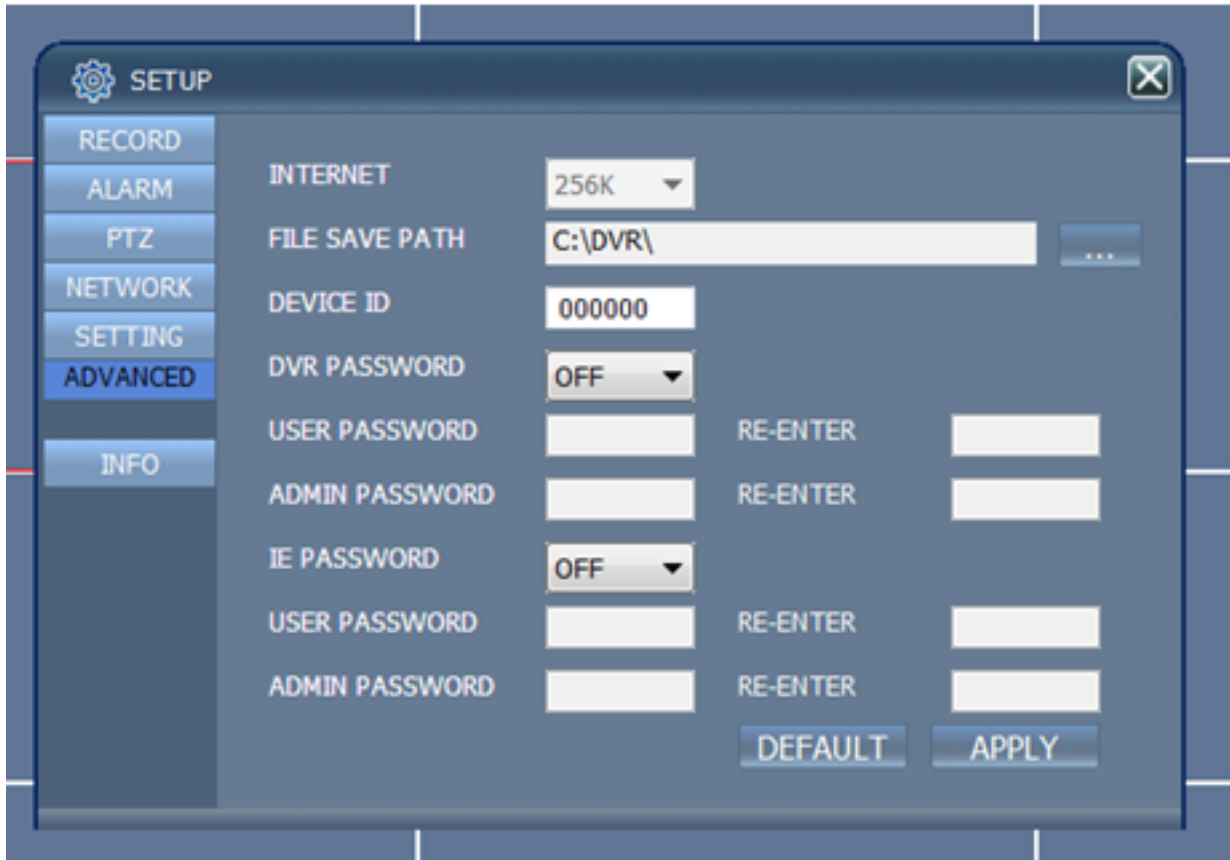

ZMD-DR-SFN6

Browse to a location to save the file by clicking on the box next to the File Save Path.

You could also use the default location which is listed here as C:\DVR\

To view your files using a standard media player, you will need to convert the file from the .264 format to .avi format.

1. Click on the H.264 to AVI button