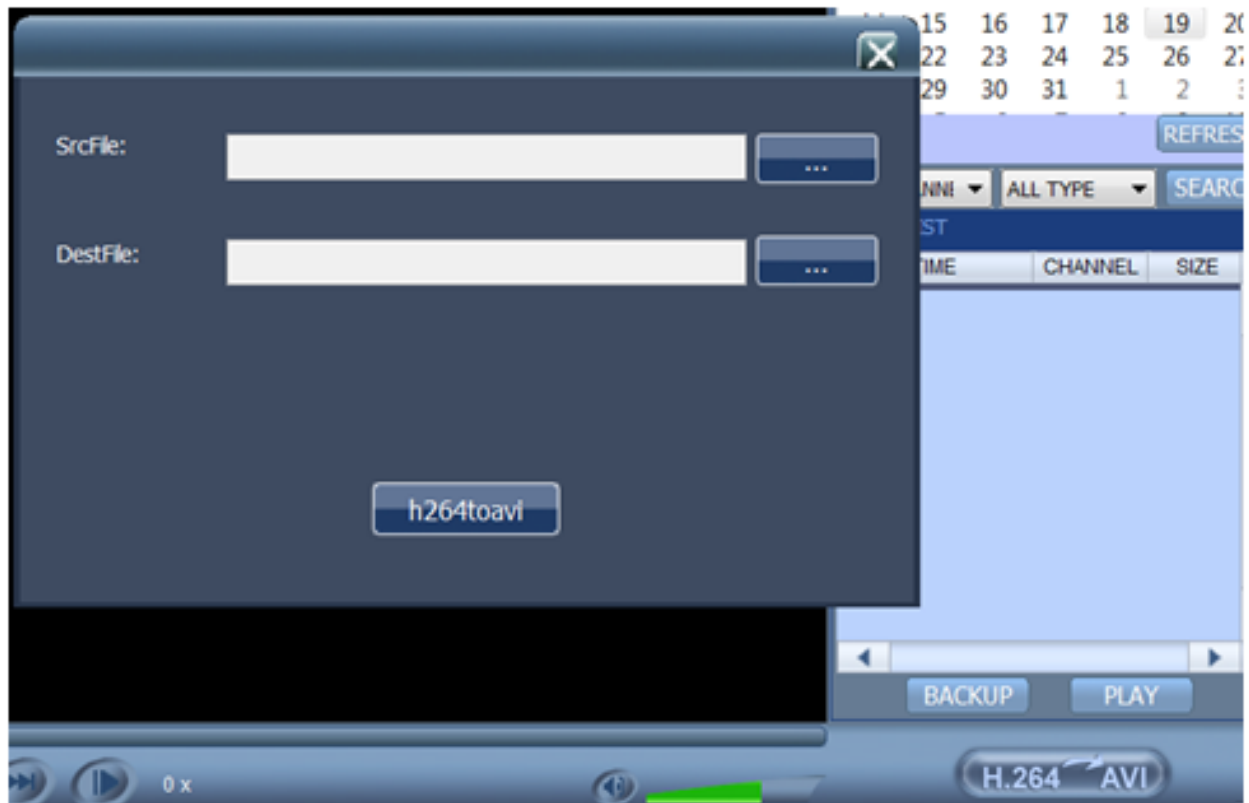

ZMD-DR-SFN6

2. Browse to your source file
3. Select you Destination file path
4. Click h264toavi button

Unique solution ID: #1239

Author: Bryant Irwin

Last update: 2013-09-27 17:50